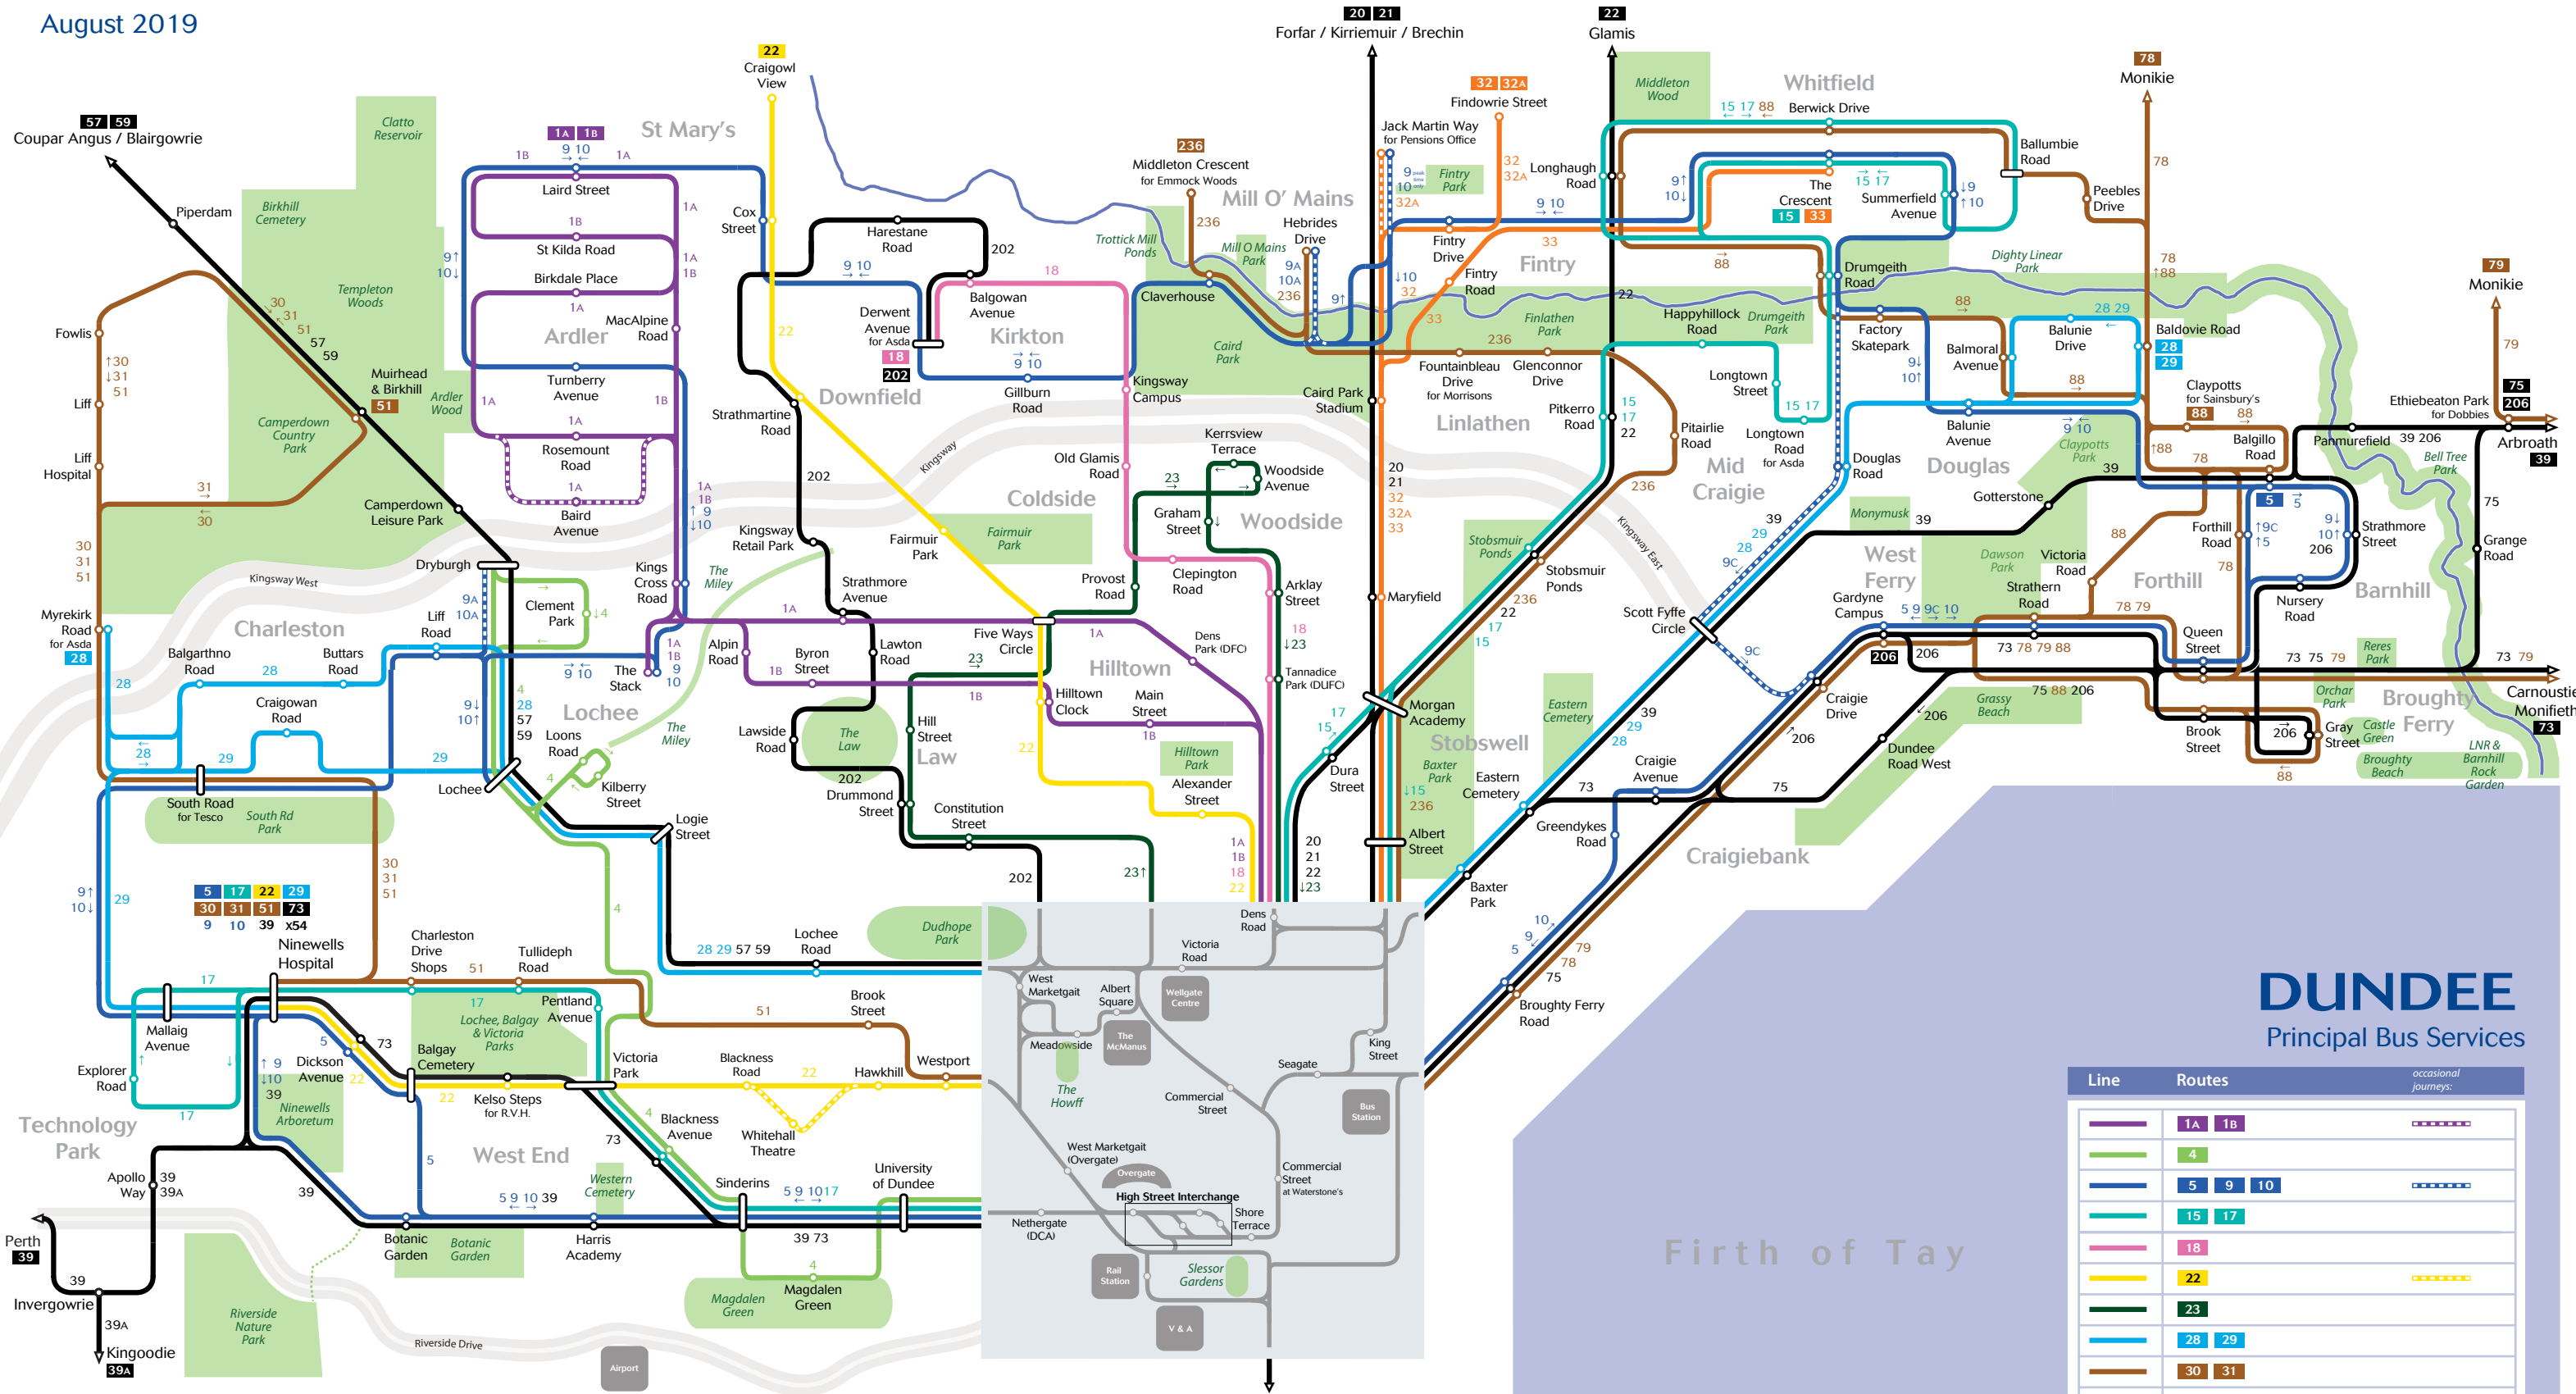

# Your Local Bus Network

August 2019

## DUNDEE Principal Bus Services

Line	Routes	occasional journeys:
1A 1B	1A 1B	
4	4	
5 9 10	5 9 10	
15 17	15 17	
18	18	
22	22	
23	23	
28 29	28 29	
30 31	30 31	
32 32A 33	32 32A 33	
51	51	
78 79	78 79	
88	88	
236	236	
20 21 22 x26 39 42 x54 57 59	20 21 22 x26 39 42 x54 57 59	73 75 77 99 202 206

Fife  
Cupar / St Andrews / Gauldry  
x26 42 x54 77 99