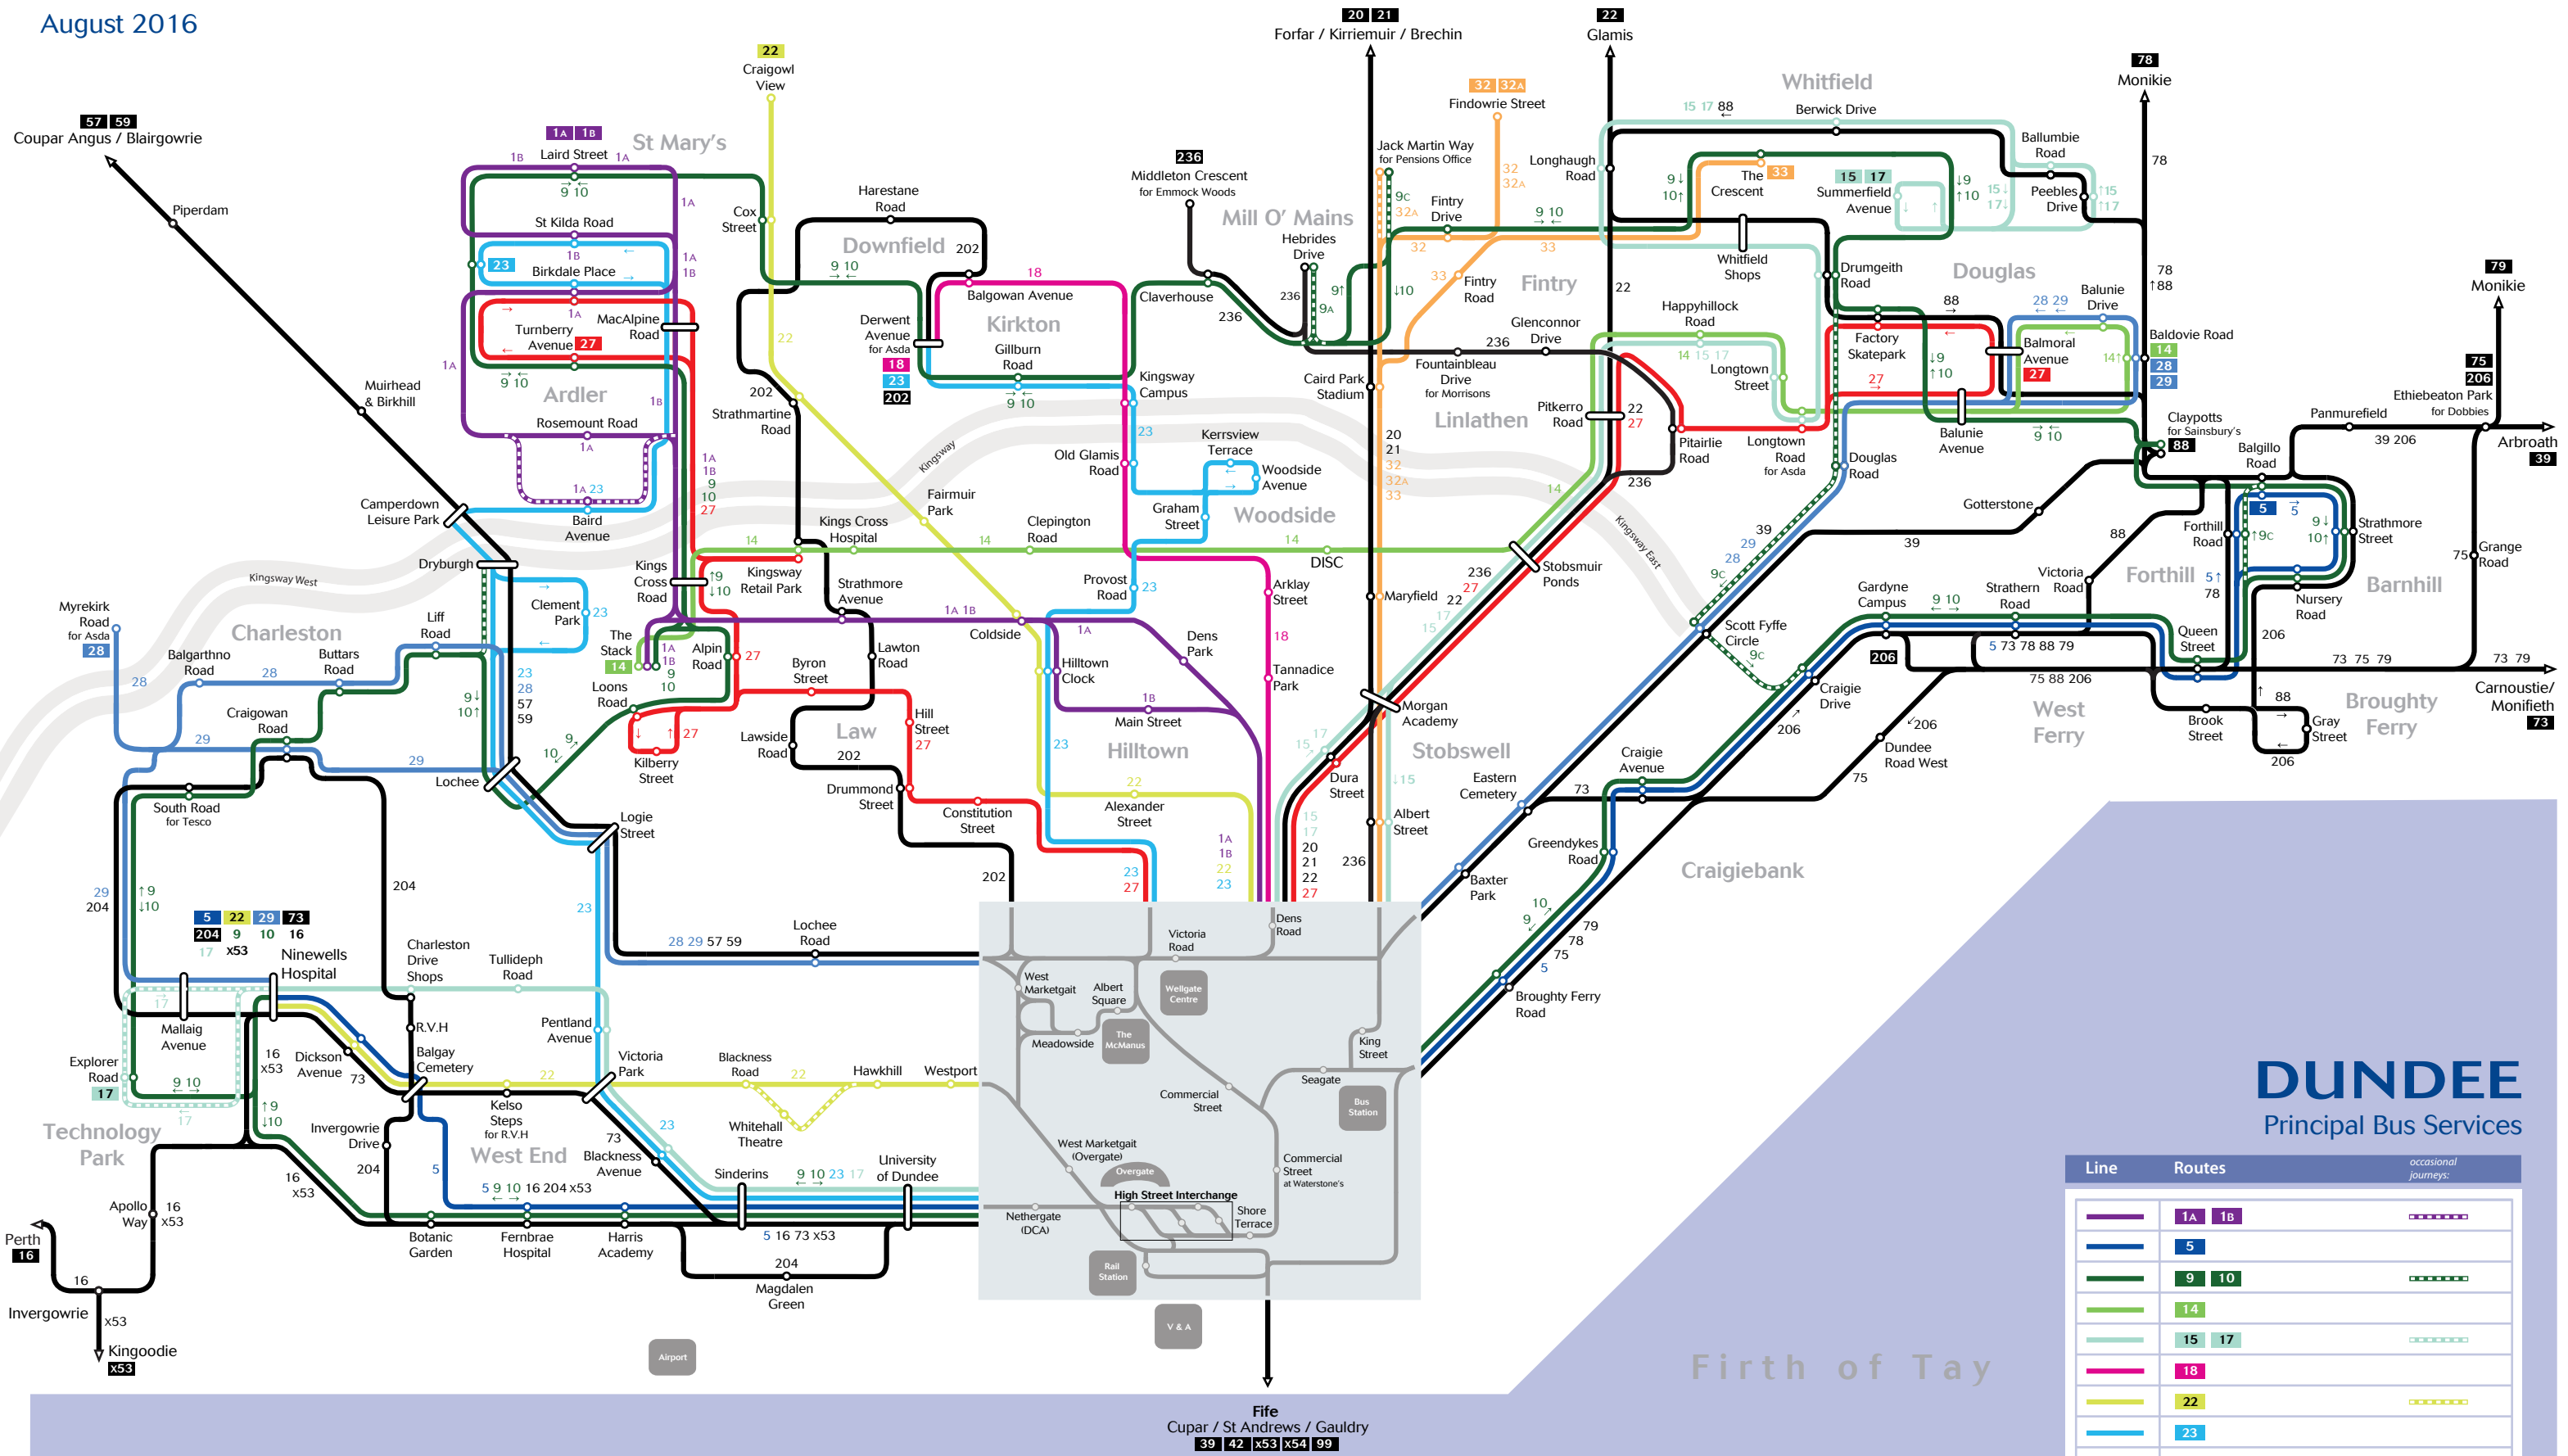

# Your Local Bus Network

August 2016

## DUNDEE Principal Bus Services

Line	Routes	occasional journeys:
	1A 1B	
	5	
	9 10	
	14	
	15 17	
	18	
	22	
	23	
	28 29	
	32 32A 33	
	27	
	16 20 21 22 39 x53 x54 57 59 73 75 78 79 88 99 202 204 206 236	